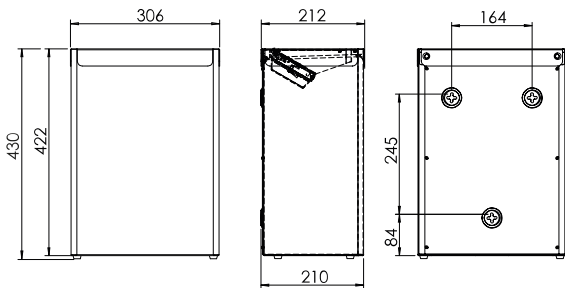

OBU 25

Maße in mm - Dimensions in mm

References

airports, train stations, schools, kindergardens, hotels, restaurants, commercial kitchen, food processing areas, prisons, exhibitions, conference centres, shopping centres, fitness and sports centres, industry, laboratories, administration facilities

Usage examples

washrooms, toilets, baths, nursing and examination rooms, entrance area

Technical data

Waste bin type:	open waste bin
Housing:	Stainless steel, matte black powder coated (RAL 9005)
Filling volume (liter):	25 liter
Mounting:	Wall mounting with 3 screws and wall plugs
Cleaning:	manual wipe disinfection, not dishwashersafe, not autoclavable
Warranty:	5 years
Net weight:	5.03 kg
Dimensions (W x H x D) in mm:	306x430x212